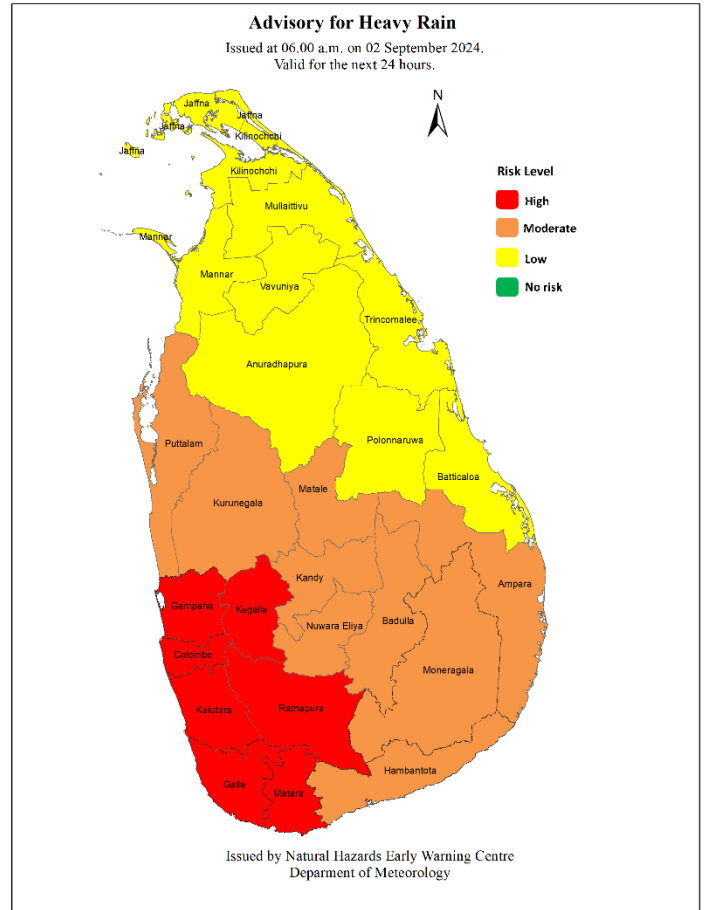

WW/L/24/09/02/01

COLOR: **Amber**

## Advisory for Heavy Rain

Issued by the Natural Hazards Early Warning Centre

Issued at 06.00 a.m. on 02 September 2024, valid for next 24 hours

**For Western and Sabaragamuwa provinces and Galle and Matara districts.**

### PLEASE BE AWARE!

Showers or thundershowers will occur at times in Western, Sabaragamuwa and North-western provinces and in Galle, Matara, Kandy and Nuwara-Eliya districts and heavy showers above 100 mm are likely at some places in Western and Sabaragamuwa provinces and in Galle and Matara districts.

Color: -Red  
Warning (Take action)

Color: -Amber  
Advisory (Be prepared)

Color: -Green  
Threat is over